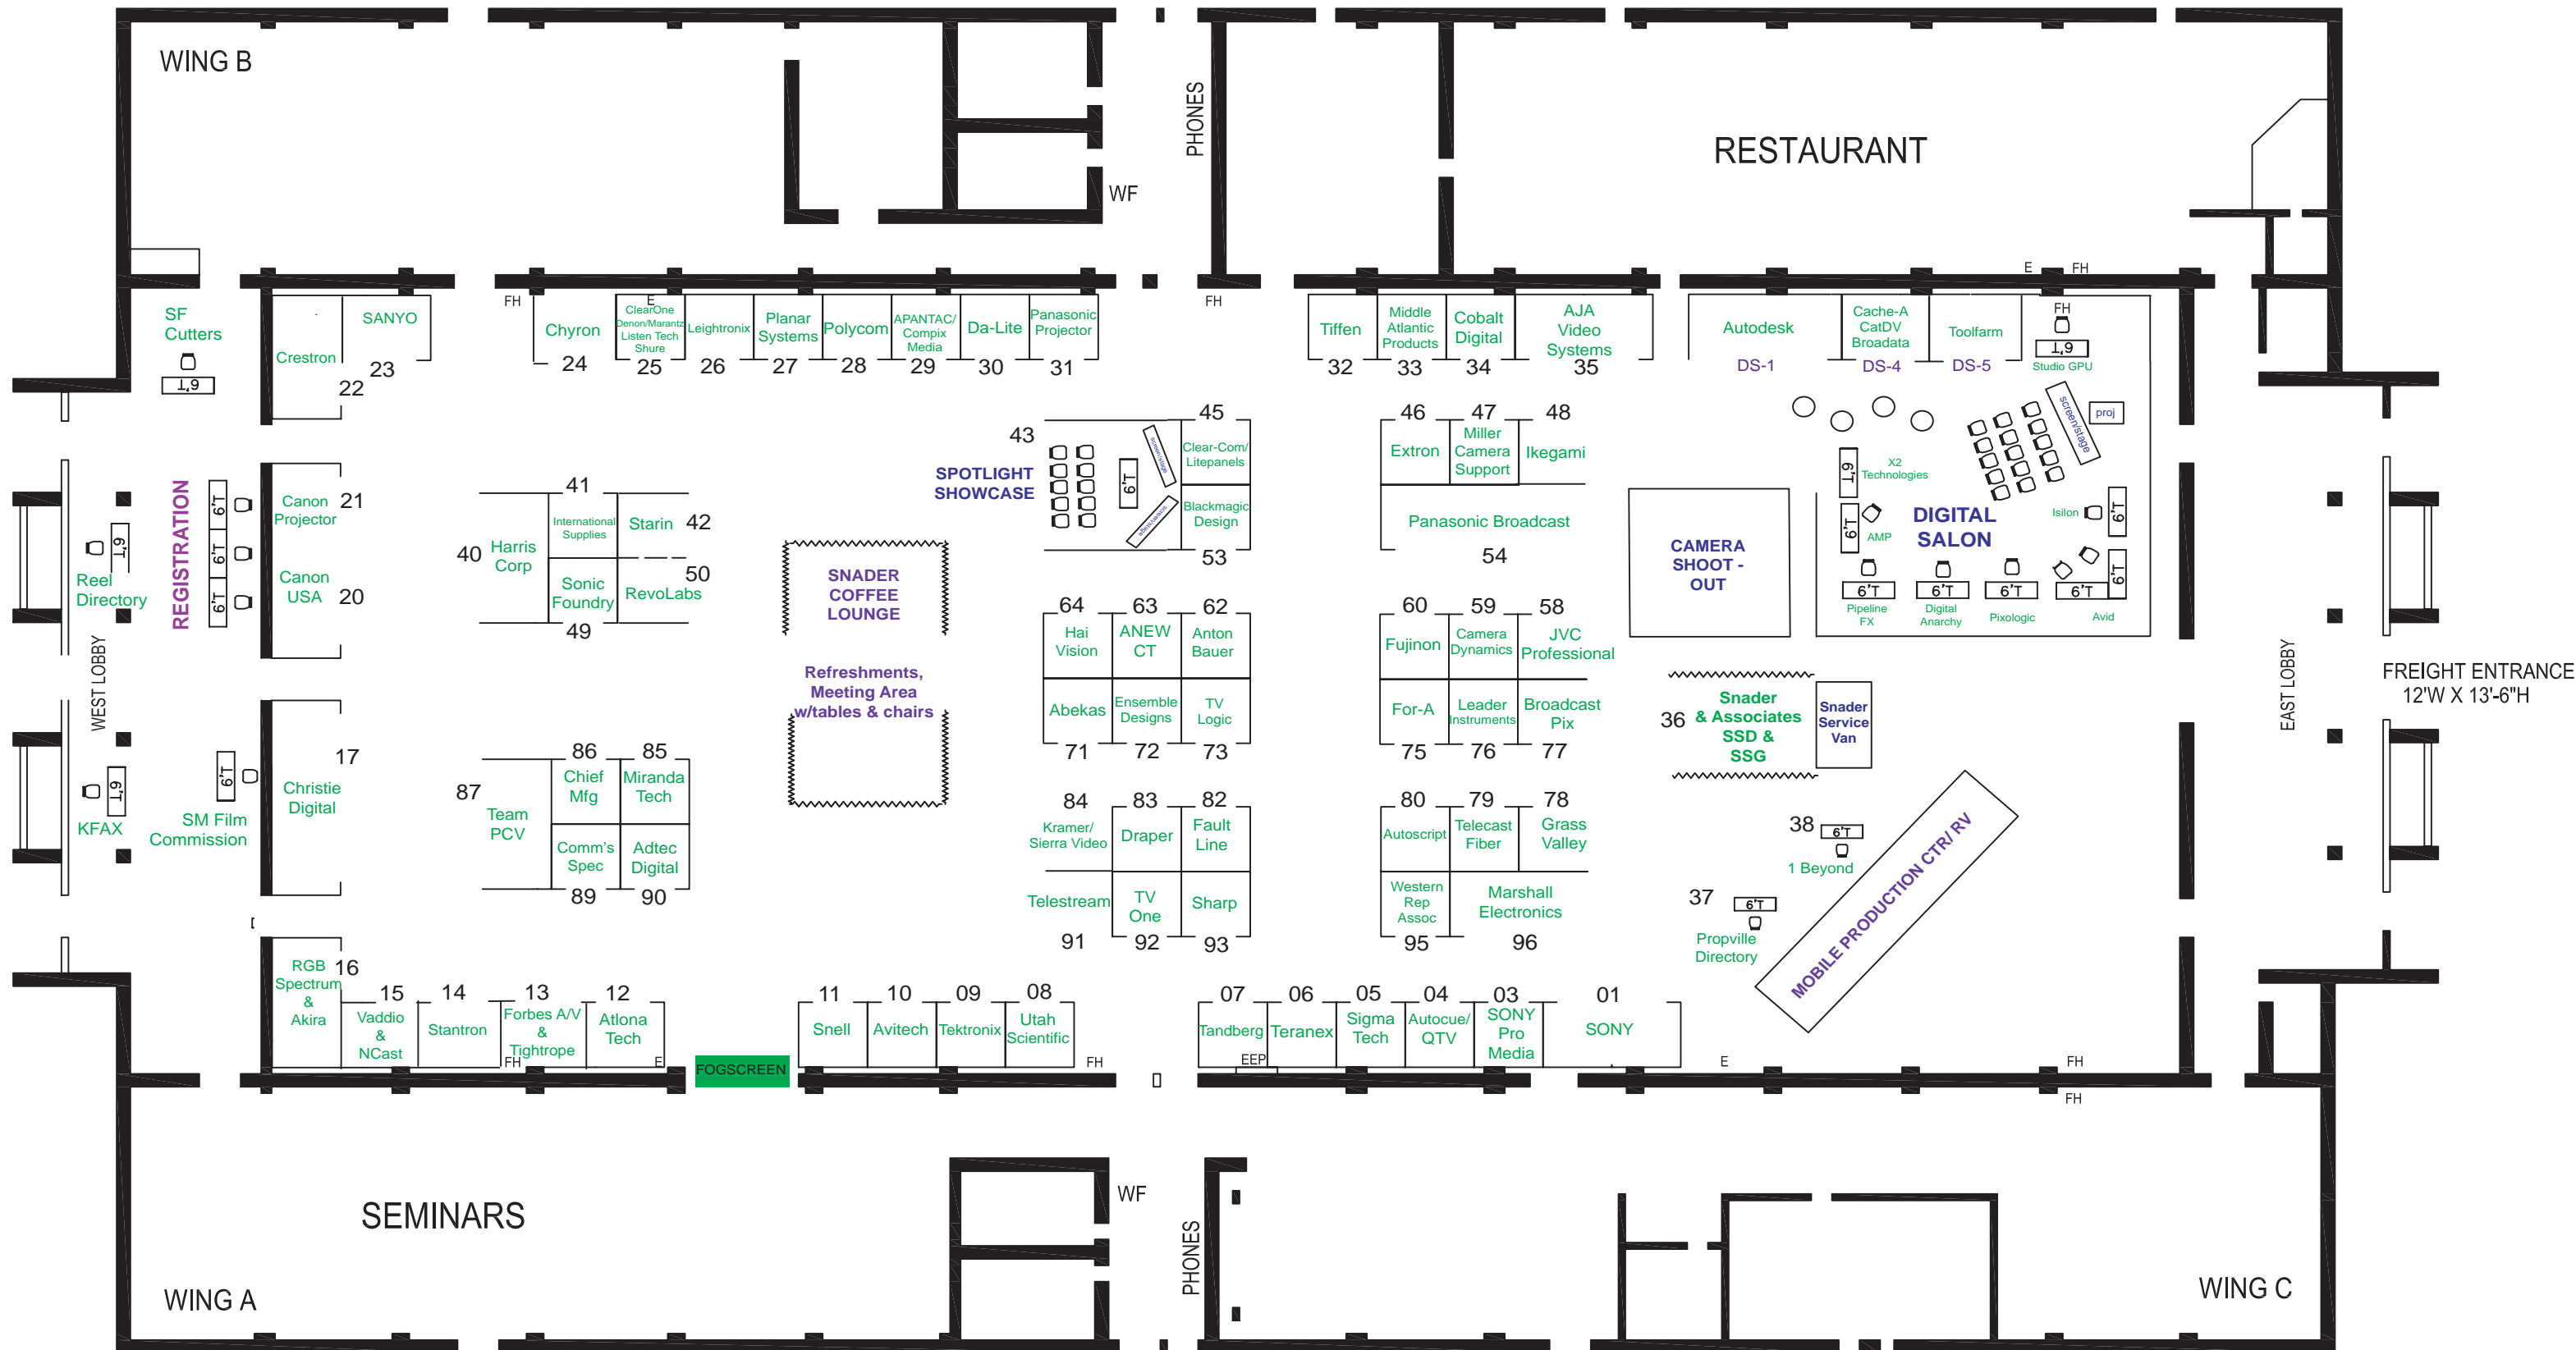

MAIN ENTRANCE

Snader Visual Solutions Expo 2010

January 20 - 21, 2010